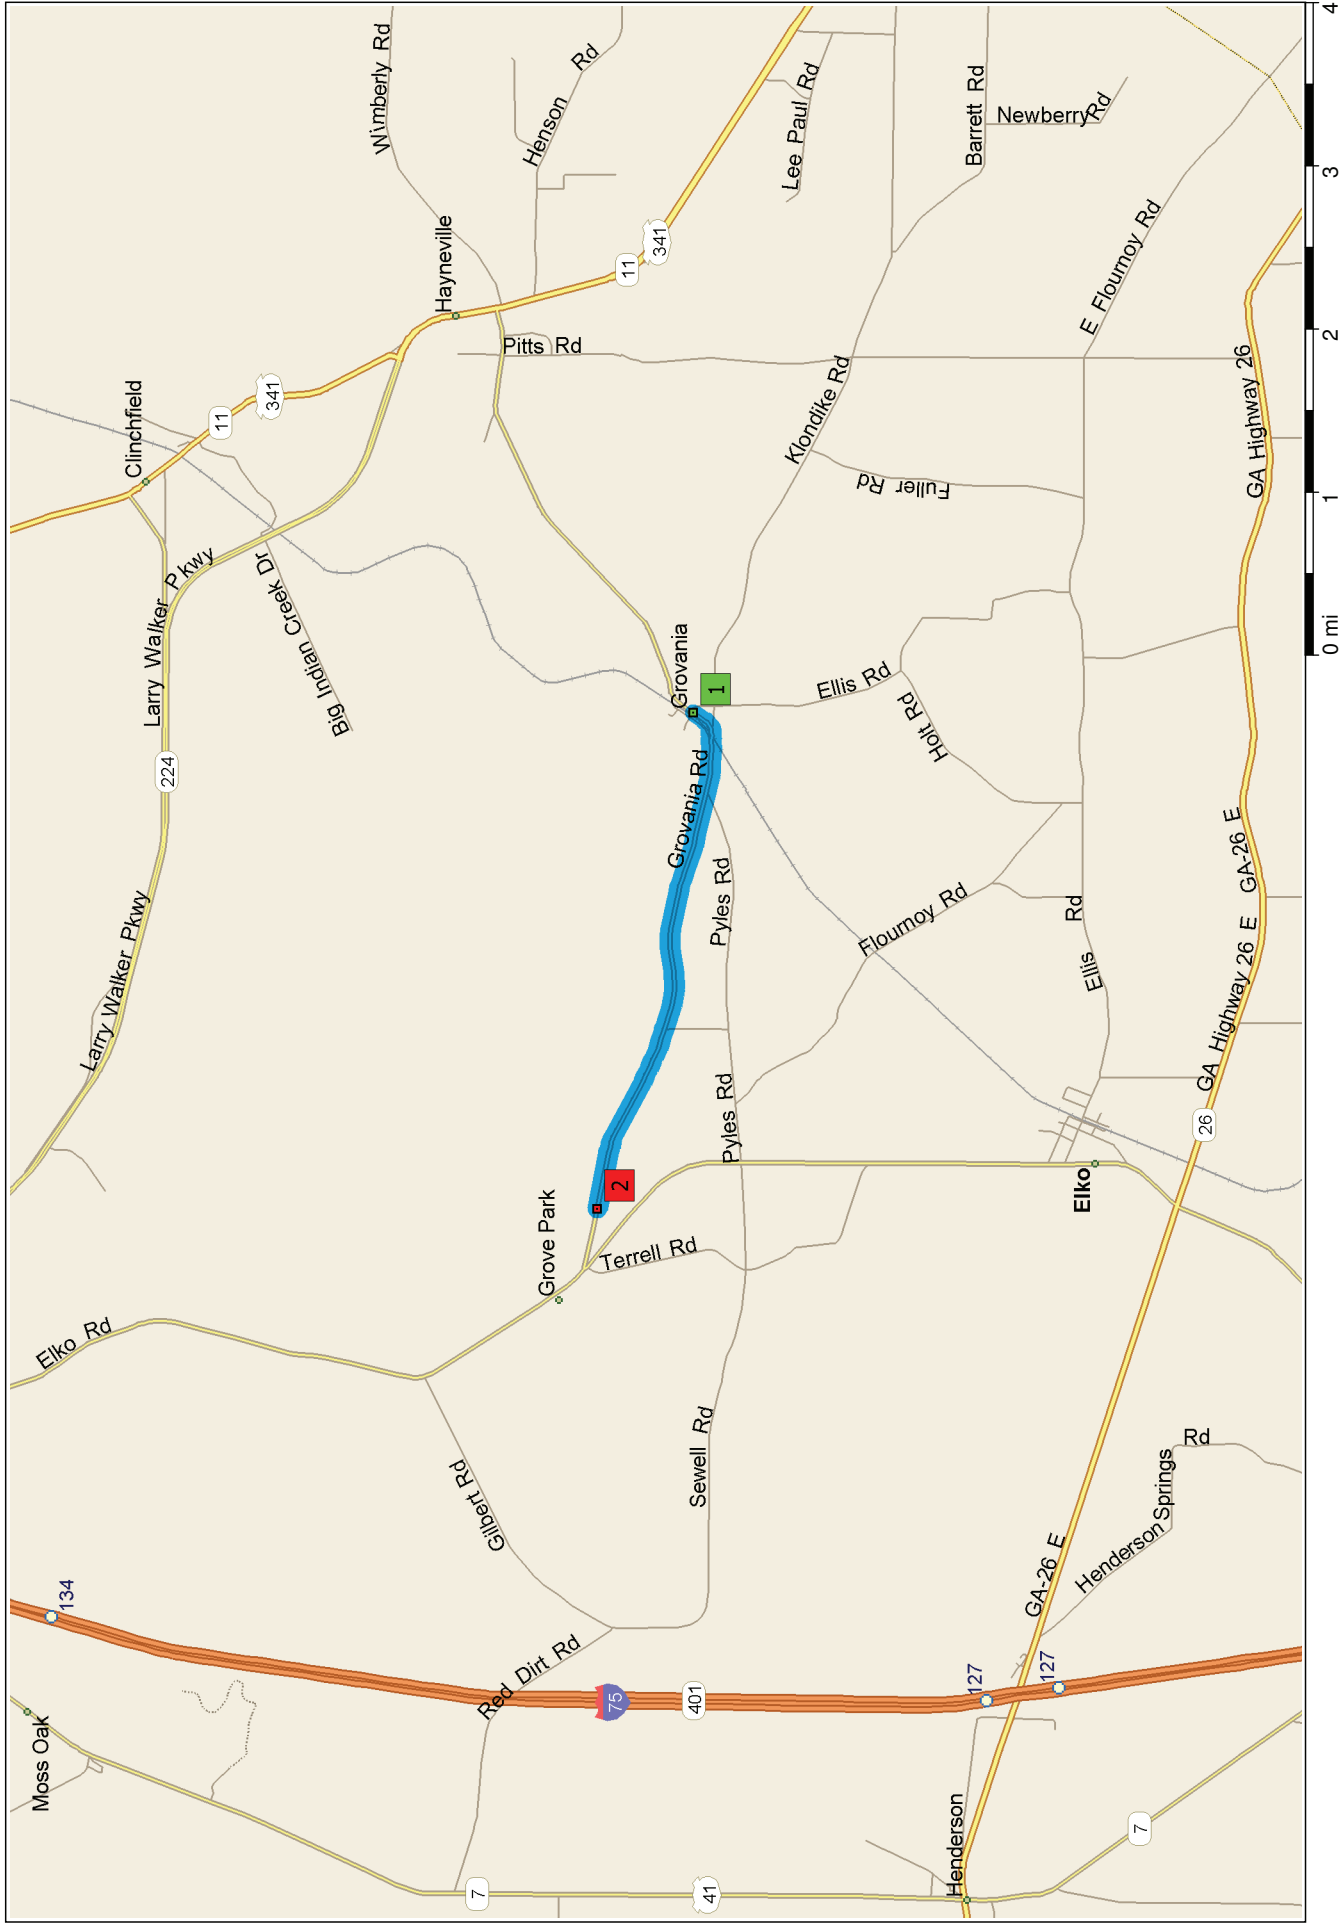

# 5K and 10K Cycling Route

Copyright © and (P) 1988–2007 Microsoft Corporation and/or its suppliers. All rights reserved. <http://www.microsoft.com/streets/>  
Certain mapping and direction data © 2007 NAVTEQ. All rights reserved. The data for areas of Canada includes information taken with permission from Canadian authorities, including: © Her Majesty the Queen in Right of Canada, © Queen's Printer for Ontario. NAVTEQ and NAVTEQ ON BOARD are trademarks of NAVTEQ. © 2007 Tele Atlas North America, Inc. All rights reserved. Tele Atlas and Tele Atlas North America are trademarks of Tele Atlas, Inc.